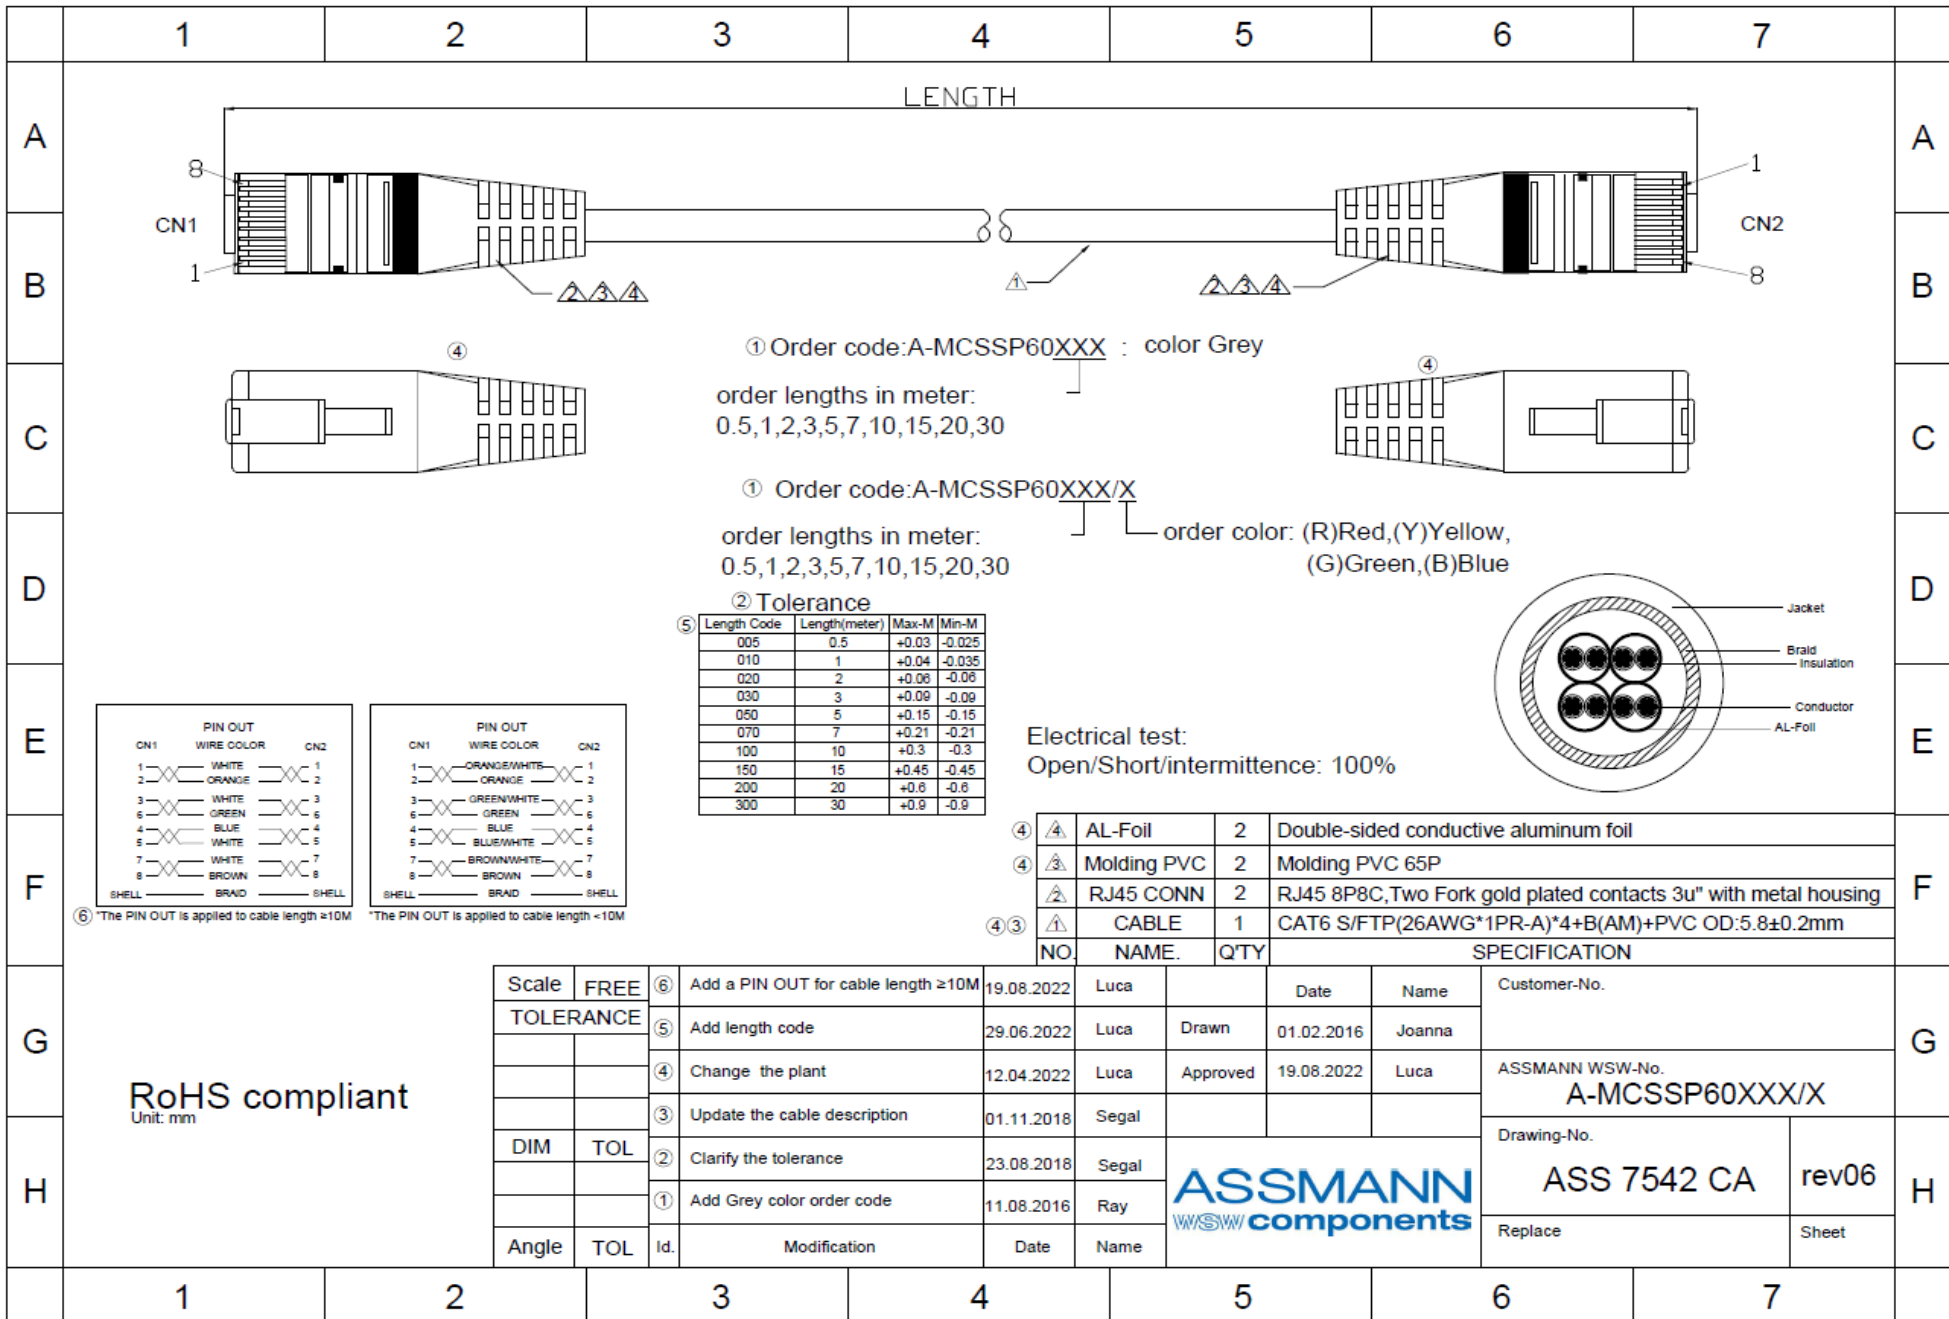

① Order code: A-MCSSP60XXX : color Grey

order lengths in meter:
0.5, 1, 2, 3, 5, 7, 10, 15, 20, 30

① Order code: A-MCSSP60XXX/X
order lengths in meter:
0.5, 1, 2, 3, 5, 7, 10, 15, 20, 30
order color: (R)Red, (Y)Yellow,
(G)Green, (B)Blue